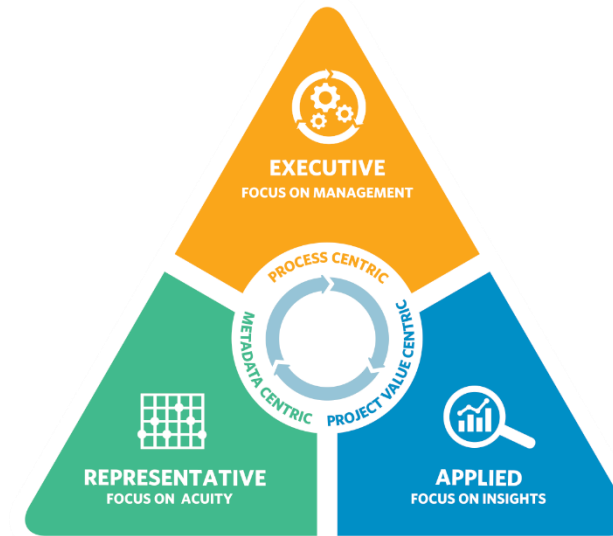

FOCUS

- Provide comprehensive data governance solutions

TopBraid EDG is an Enterprise Knowledge Graph for Data Governance

*“Using Knowledge Graph technologies TopBraid EDG supports integrated data governance across the ever growing numbers and types of data assets and governance needs – **because connections are important.**”*

- TopBraid EDG, is a rich set of interconnected knowledge graphs expressing knowledge about how data is used and managed in the enterprise ecosystem
- These integrated knowledge graphs are ready to be enriched with your enterprise specific knowledge
- When this enrichment takes place, your enterprise is ready for implementing comprehensive data governance